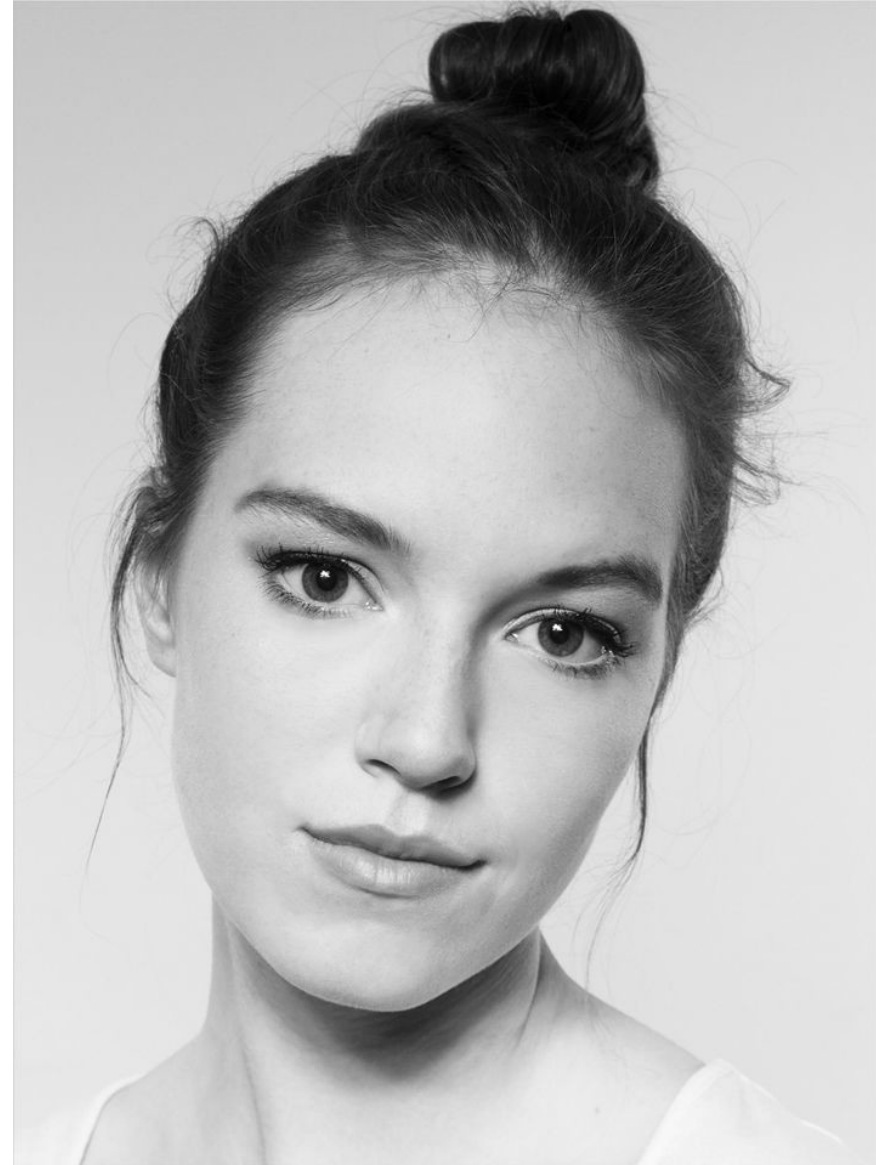

DAISY M

Height: 167cm / 5' 5½"   Bust: 81.5cm / 32" C   Waist: 66cm 26"   Hips: 89cm / 35"   Shoes: 38 EU / 7 US / 5 UK   Hair: Brown   Eyes: Hazel