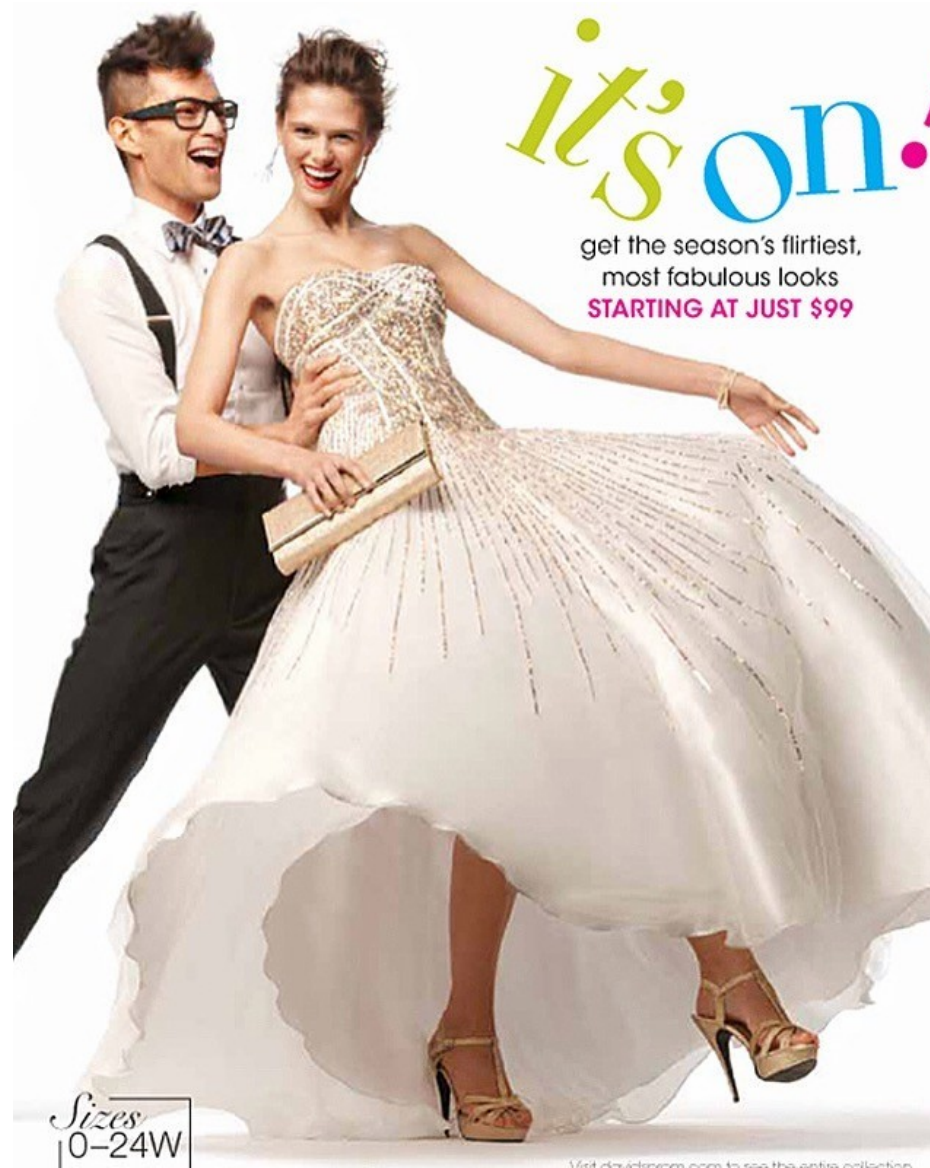

CARL M

Height: 178cm / 5' 10"   Shoes: 43 EU / 9 US / 8.5 UK   Hair: Dark brown   Eyes: Brown