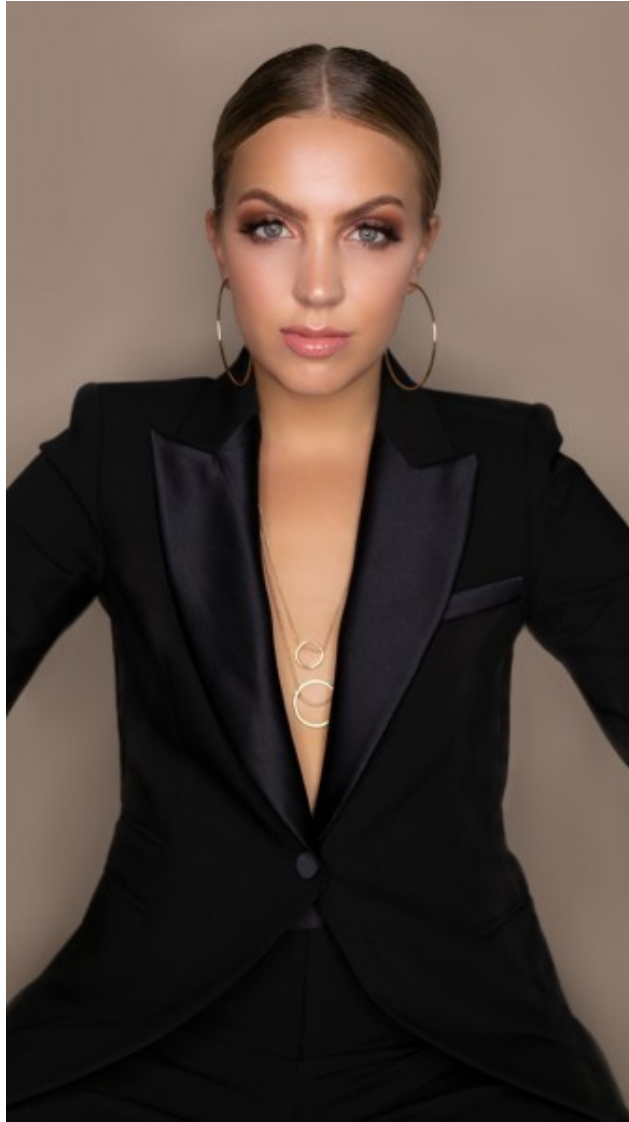

VISION  
models

**TESSA**

Height: 171cm / 5' 7½" Bust: 80.5cm / 31½" B Waist: 64cm / 25" Hips: 86cm / 34" Shoes: 38 EU / 7 US / 5 UK Hair: Blonde Eyes: Blue

**TESSA**

Height: 171cm / 5' 7½" Bust: 80.5cm / 31½" B Waist: 64cm / 25" Hips: 86cm / 34" Shoes: 38 EU / 7 US / 5 UK Hair: Blonde Eyes: Blue