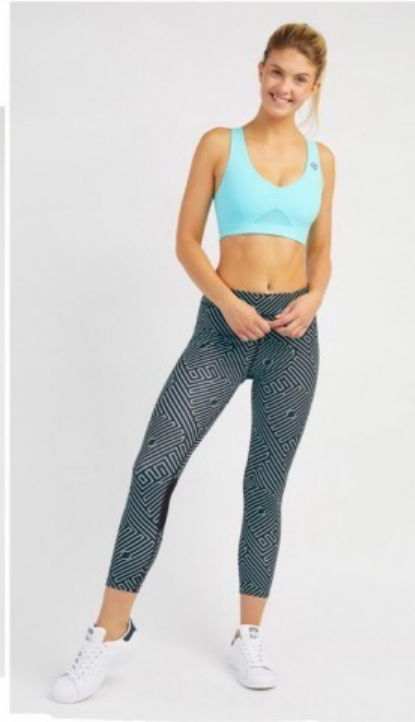

EMMA P

Height: 178cm / 5' 10" Bust: 86.5cm / 34" B Waist: 61cm 24" Hips: 89cm / 35" Shoes: 38EU / 7US / 5UK Hair: Blonde Eyes: Blue

EMMA P

Height: 178cm / 5' 10" Bust: 86.5cm / 34" B Waist: 61cm 24" Hips: 89cm / 35" Shoes: 38EU / 7US / 5UK Hair: Blonde Eyes: Blue

EMMA P

Height: 178cm / 5' 10" Bust: 86.5cm / 34" B Waist: 61cm 24" Hips: 89cm / 35" Shoes: 38 EU / 7 US / 5 UK Hair: Blonde Eyes: Blue

EMMA P

Height: 178cm / 5' 10" Bust: 86.5cm / 34" B Waist: 61cm 24" Hips: 89cm / 35" Shoes: 38 EU / 7 US / 5 UK Hair: Blonde Eyes: Blue

EMMA P

Height: 178cm / 5' 10" Bust: 86.5cm / 34" B Waist: 61cm 24" Hips: 89cm / 35" Shoes: 38 EU / 7US / 5UK Hair: Blonde Eyes: Blue