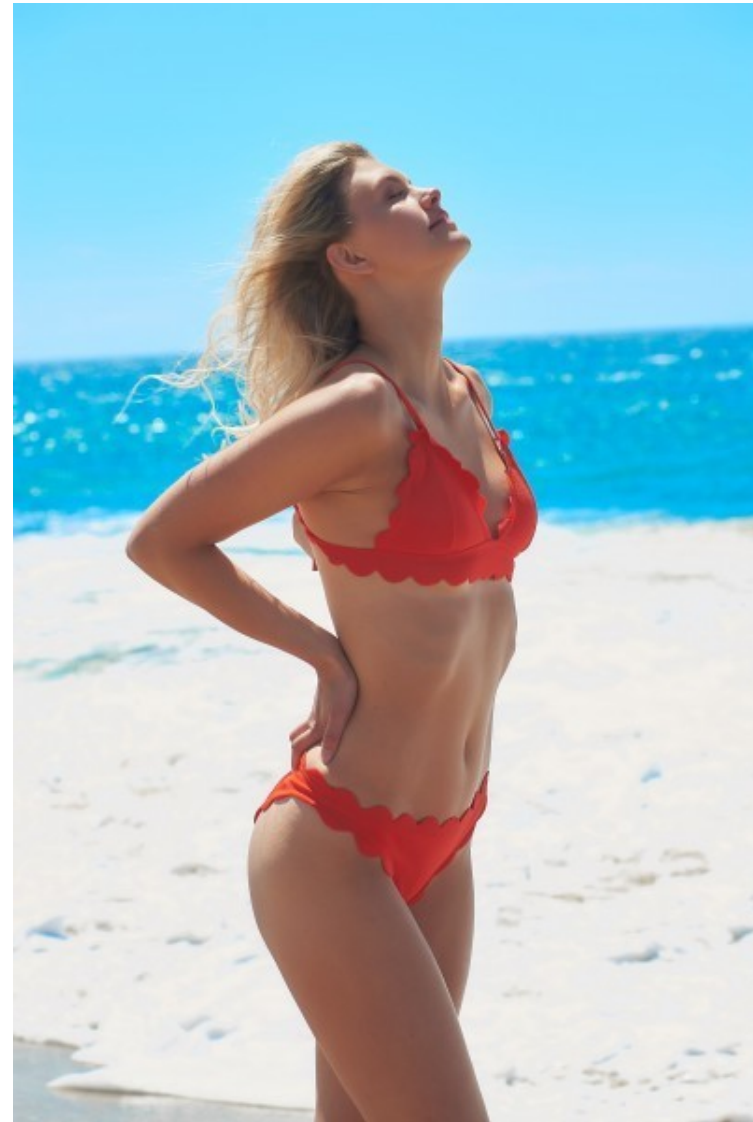

EMMA P

Height: 178cm / 5' 10" Bust: 86.5cm / 34" B Waist: 61cm 24" Hips: 89cm / 35" Shoes: 38EU / 7US / 5UK Hair: Blonde Eyes: Blue

EMMA P

Height: 178cm / 5' 10" Bust: 86.5cm / 34" B Waist: 61cm 24" Hips: 89cm / 35" Shoes: 38EU / 7US / 5UK Hair: Blonde Eyes: Blue

EMMA P

Height: 178cm / 5' 10" Bust: 86.5cm / 34" B Waist: 61cm 24" Hips: 89cm / 35" Shoes: 38 EU / 7 US / 5 UK Hair: Blonde Eyes: Blue

EMMA P

Height: 178cm / 5' 10" Bust: 86.5cm / 34" B Waist: 61cm 24" Hips: 89cm / 35" Shoes: 38 EU / 7 US / 5 UK Hair: Blonde Eyes: Blue