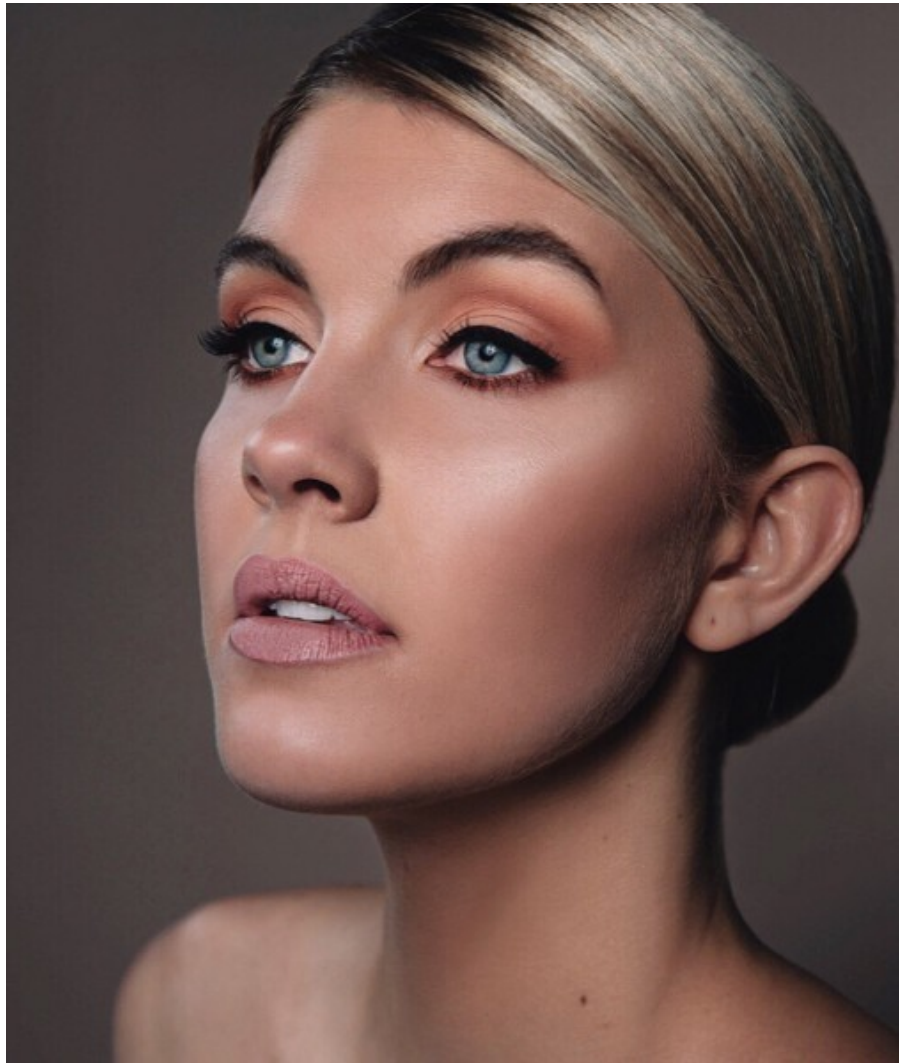

EMMA P

Height: 178cm / 5' 10" Bust: 86.5cm / 34" B Waist: 61cm 24" Hips: 89cm / 35" Shoes: 38EU / 7US / 5UK Hair: Blonde Eyes: Blue

EMMA P

Height: 178cm / 5' 10" Bust: 86.5cm / 34" B Waist: 61cm 24" Hips: 89cm / 35" Shoes: 38EU / 7US / 5UK Hair: Blonde Eyes: Blue

EMMA P

Height: 178cm / 5' 10" Bust: 86.5cm / 34" B Waist: 61cm 24" Hips: 89cm / 35" Shoes: 38 EU / 7 US / 5 UK Hair: Blonde Eyes: Blue

EMMA P

Height: 178cm / 5' 10" Bust: 86.5cm / 34" B Waist: 61cm 24" Hips: 89cm / 35" Shoes: 38 EU / 7 US / 5 UK Hair: Blonde Eyes: Blue