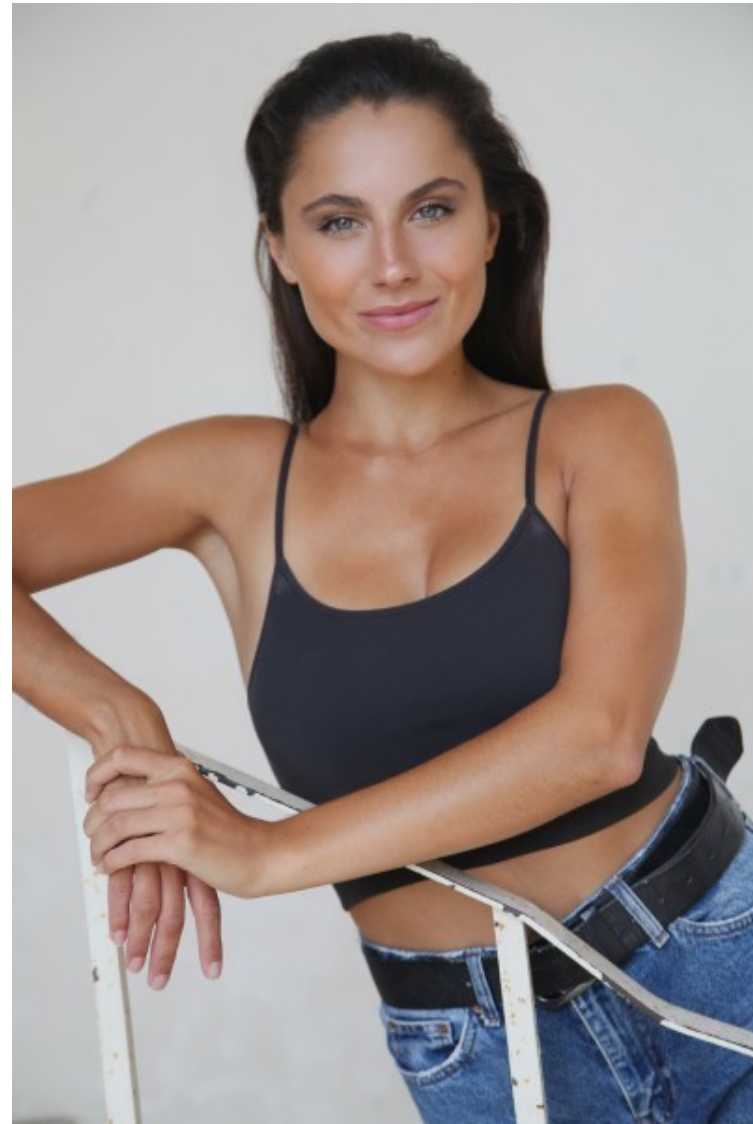

HELENA V

Height: 170cm / 5' 7" Bust: 84cm / 33" D Waist: 68cm 27" Hips: 81cm / 32" Shoes: 38 EU / 7US / 5UK Hair: Brown Eyes: Green

HELENA V

Height: 170cm / 5' 7" Bust: 84cm / 33" D Waist: 68cm 27" Hips: 81cm / 32" Shoes: 38 EU / 7US / 5UK Hair: Brown Eyes: Green