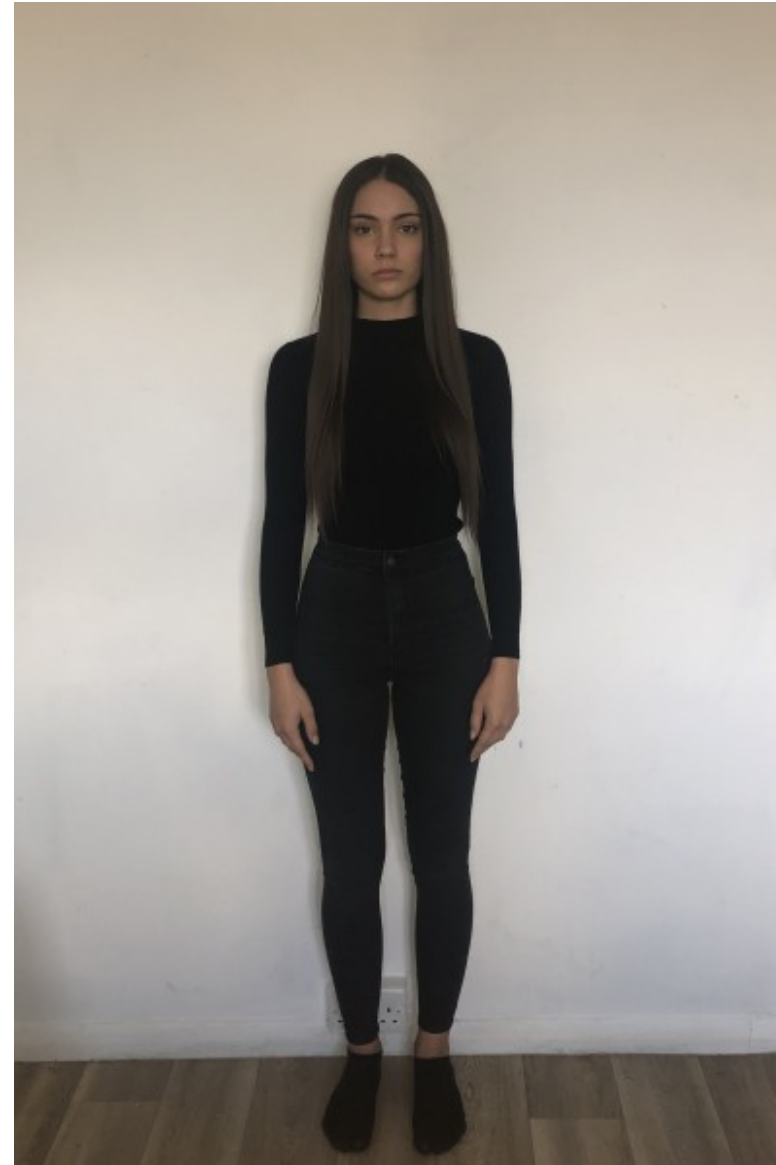

MYRA G

Height: 168cm / 5' 6" Bust: 83.5cm / 33" C Waist: 66cm 26" Hips: 76cm / 30" Shoes: 38 EU / 7 US / 5 UK Hair: Brown Eyes: Brown

MYRA G

Height: 168cm / 5' 6" Bust: 83.5cm / 33" C Waist: 66cm 26" Hips: 76cm / 30" Shoes: 38 EU / 7 US / 5 UK Hair: Brown Eyes: Brown

MYRA G

Height: 168cm / 5' 6" Bust: 83.5cm / 33" C Waist: 66cm 26" Hips: 76cm / 30" Shoes: 38 EU / 7 US / 5 UK Hair: Brown Eyes: Brown