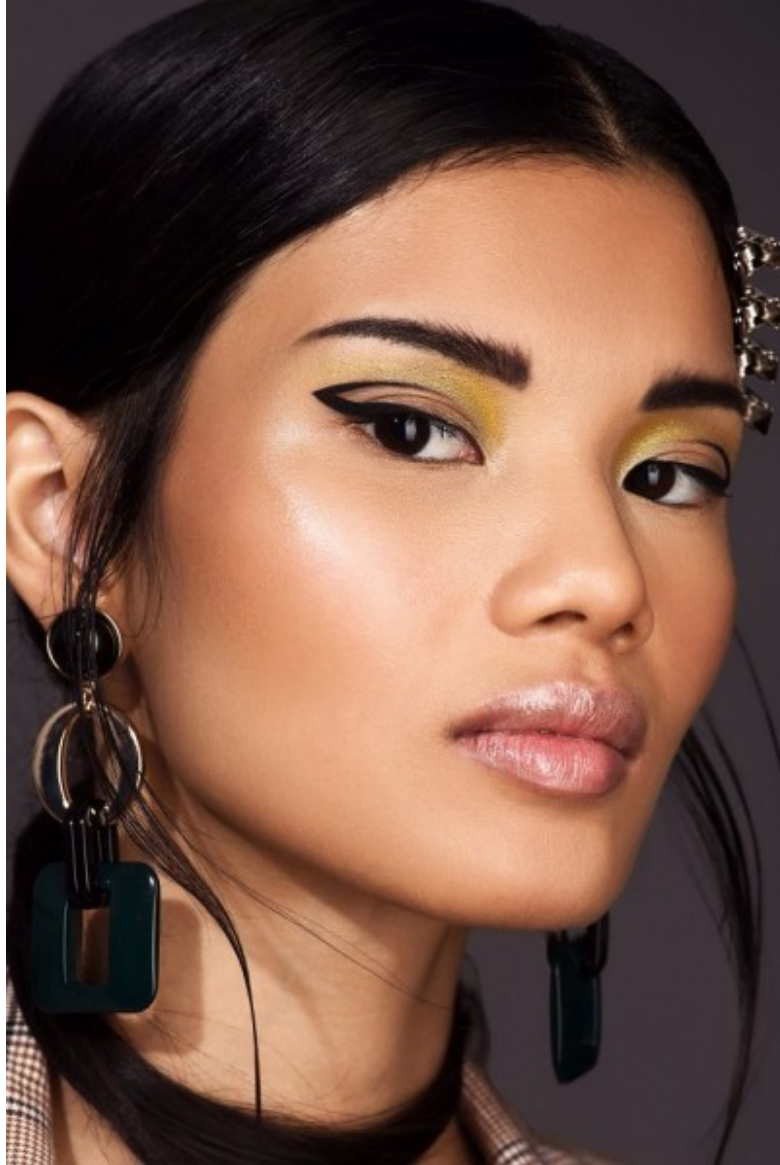

ASTRID F

Bust: 81cm / 32" B Waist: 66cm 26" Hips: 84cm / 33" Shoes: 38 EU / 7 US / 5 UK Hair: Black Eyes: Brown

ASTRID F

Bust: 81cm / 32" B Waist: 66cm 26" Hips: 84cm / 33" Shoes: 38 EU / 7 US / 5 UK Hair: Black Eyes: Brown