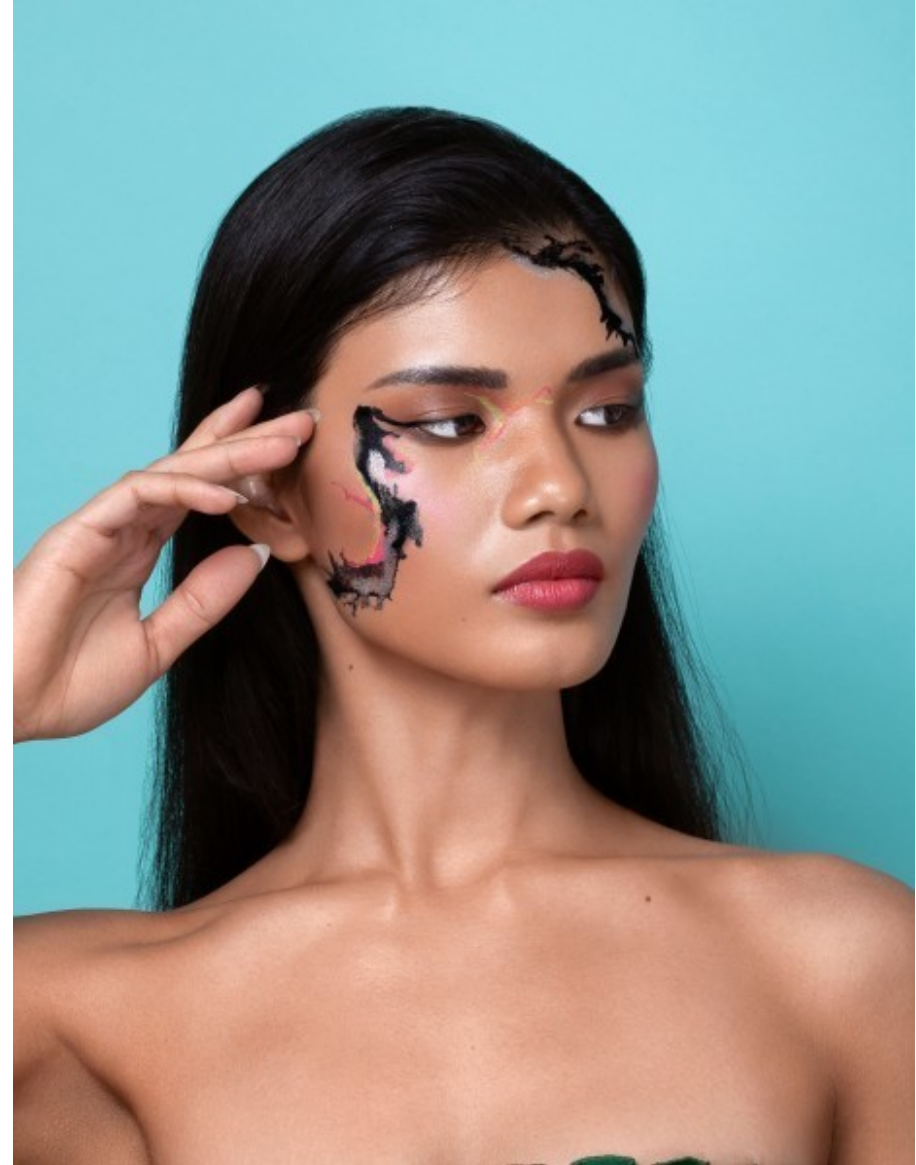

ASTRID F

Bust: 81cm / 32" B Waist: 66cm 26" Hips: 84cm / 33" Shoes: 38 EU / 7 US / 5 UK Hair: Black Eyes: Brown

ASTRID F

Bust: 81cm / 32" B Waist: 66cm 26" Hips: 84cm / 33" Shoes: 38 EU / 7 US / 5 UK Hair: Black Eyes: Brown

ASTRID F

Bust: 81cm / 32" B Waist: 66cm 26" Hips: 84cm / 33" Shoes: 38 EU / 7 US / 5 UK Hair: Black Eyes: Brown