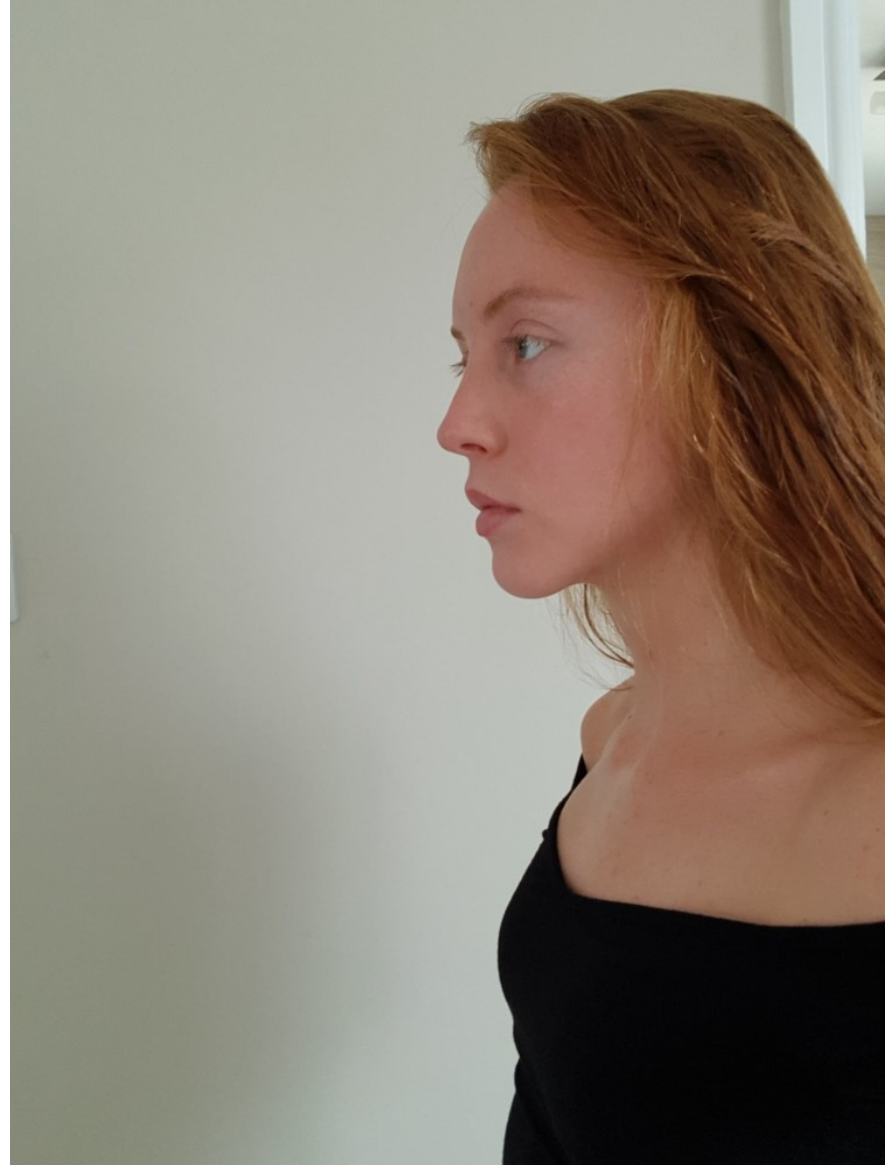

JODIE C

Height: 163cm / 5' 4"   Bust: 81cm / 32" A   Waist: 61cm 24"   Hips: 81cm / 32"   Shoes: 38 EU / 7 US / 5 UK   Hair: Red   Eyes: Blue