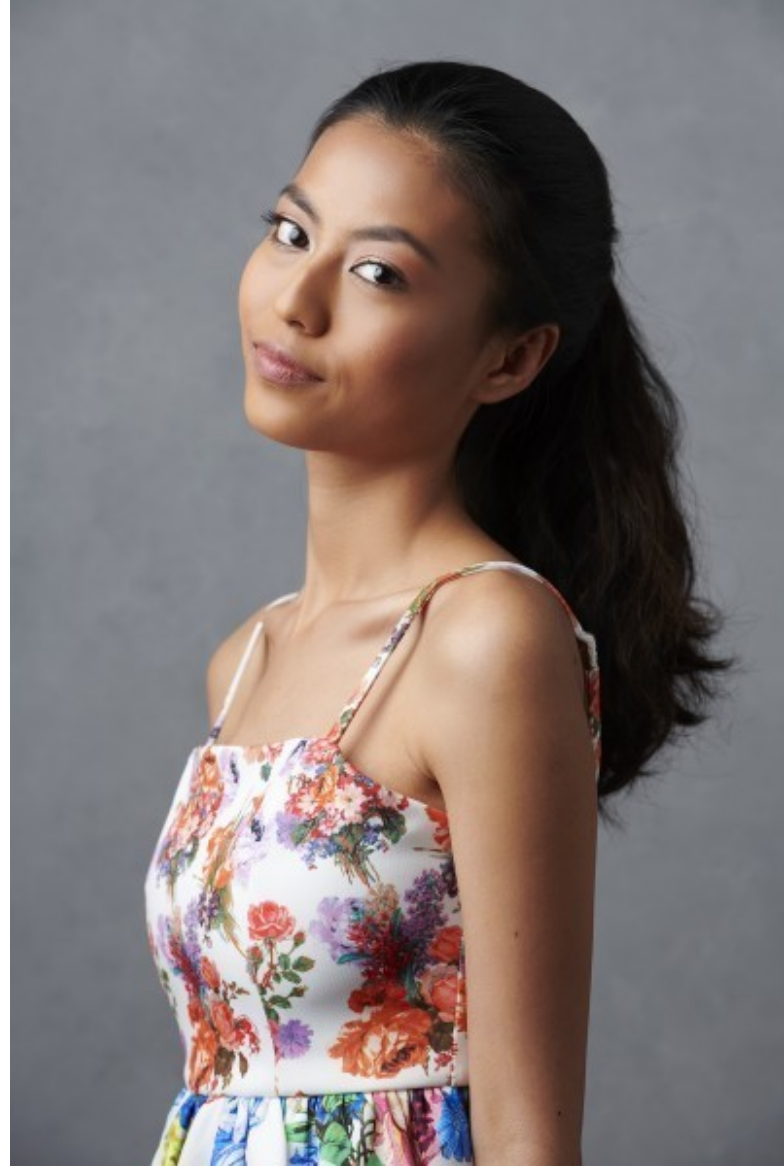

ZUZUU E

Height: 163cm / 5' 4" Bust: 84cm / 33" B Waist: 59cm 23" Hips: 81cm / 32" Shoes: 36.5 EU / 5½ US / 3½ UK Hair: Black Eyes: Black

ZUZUU E

Height: 163cm / 5' 4" Bust: 84cm / 33" B Waist: 59cm 23" Hips: 81cm / 32" Shoes: 36.5 EU / 5½ US / 3½ UK Hair: Black Eyes: Black