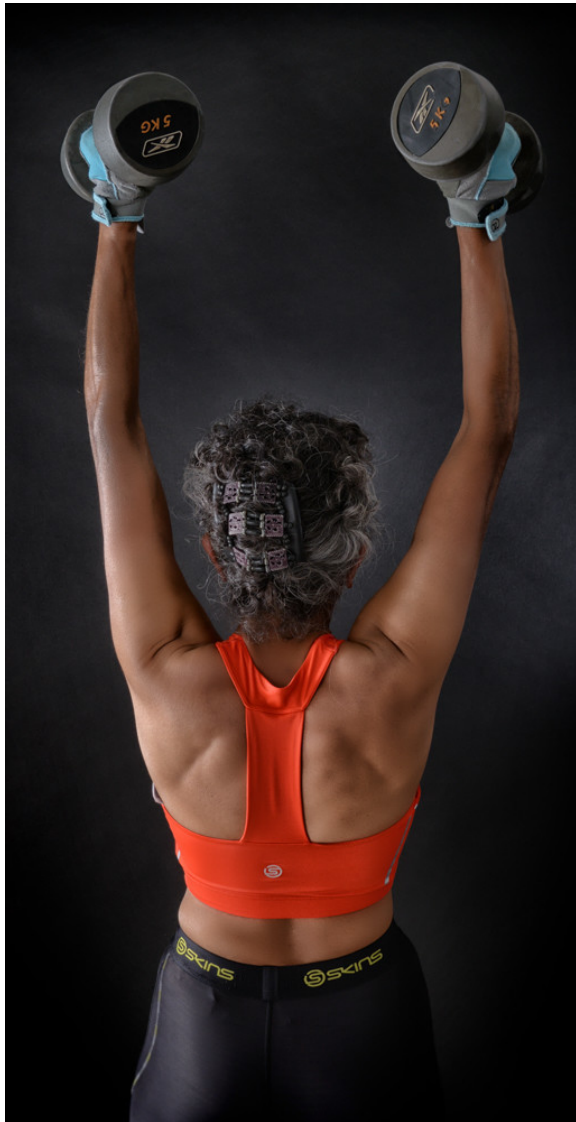

VISION
models

SHOBHA G

Height: 163cm / 5' 4" Waist: 68.5cm / 27" Hips: 91.5cm / 36" Shoes: 39 EU / 8 US / 6 UK Hair: Black Eyes: Brown

SHOBHA G

Height: 163cm / 5' 4" Waist: 68.5cm / 27" Hips: 91.5cm / 36" Shoes: 39 EU / 8 US / 6 UK Hair: Black Eyes: Brown

VISION
models

SHOBHA G

Height: 163cm / 5' 4" Waist: 68.5cm / 27" Hips: 91.5cm / 36" Shoes: 39 EU / 8US / 6UK Hair: Black Eyes: Brown

VISION
models

SHOBHA G

Height: 163cm / 5' 4" Waist: 68.5cm / 27" Hips: 91.5cm / 36" Shoes: 39 EU / 8US / 6UK Hair: Black Eyes: Brown