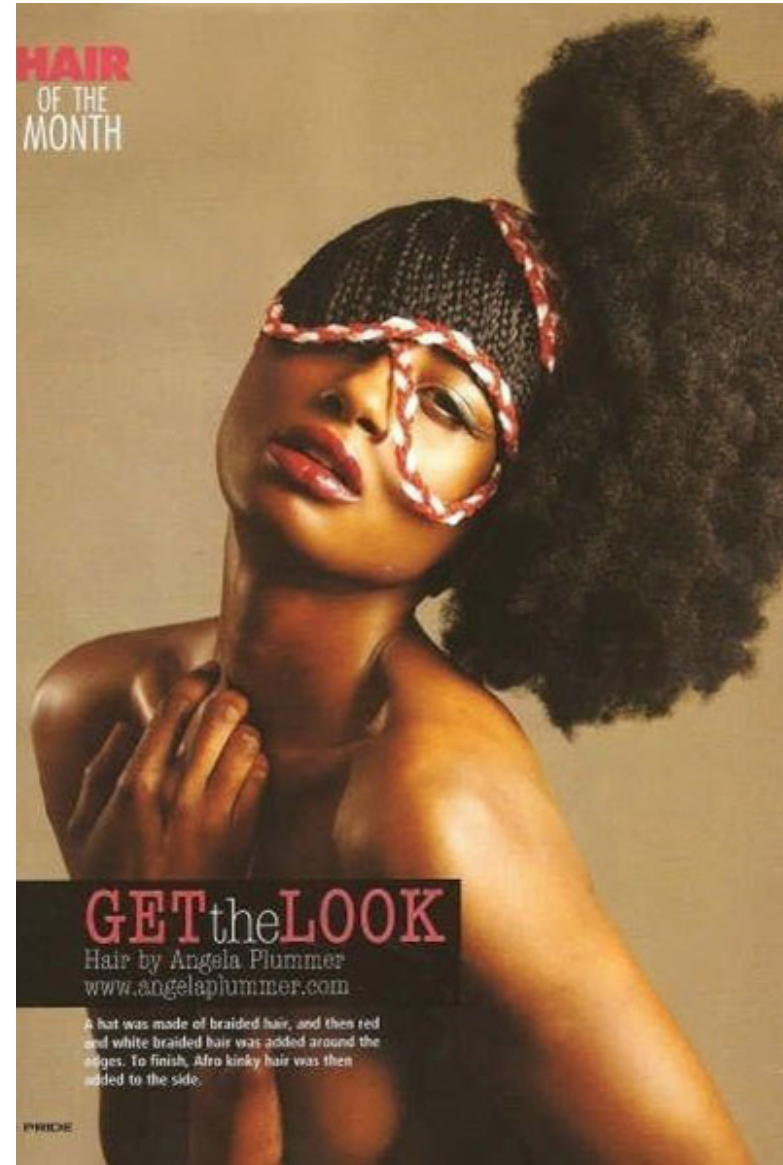

**JANAYA W**

Height: 175cm / 5' 9"   Bust: 86.5cm / 34" B   Waist: 66cm 26"   Hips: 91.5cm / 36"   Shoes: 38 EU / 7 US / 5 UK   Hair: Black   Eyes: Brown

## JANAYA W

Height: 175cm / 5' 9"   Bust: 86.5cm / 34" B   Waist: 66cm 26"   Hips: 91.5cm / 36"   Shoes: 38 EU / 7 US / 5 UK   Hair: Black   Eyes: Brown

**JANAYA W**

Height: 175cm / 5' 9"   Bust: 86.5cm / 34" B   Waist: 66cm 26"   Hips: 91.5cm / 36"   Shoes: 38 EU / 7 US / 5 UK   Hair: Black   Eyes: Brown