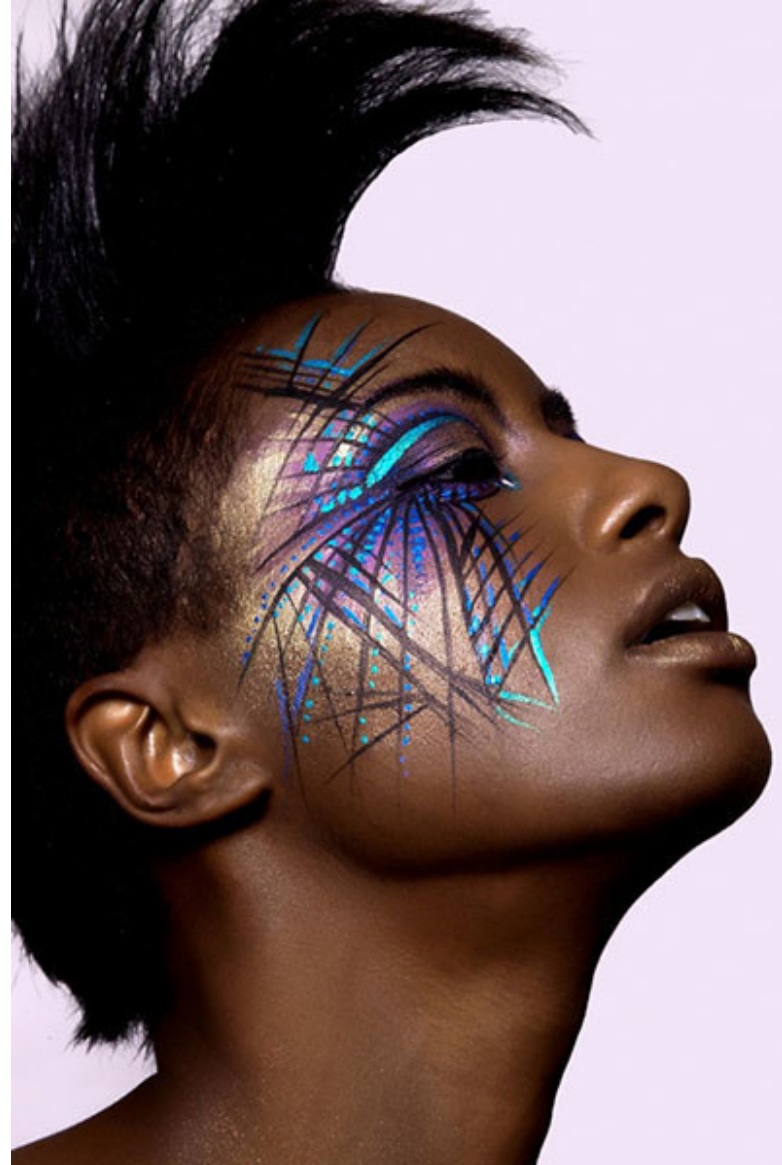

**JANAYA W**

Height: 175cm / 5' 9"   Bust: 86.5cm / 34" B   Waist: 66cm 26"   Hips: 91.5cm / 36"   Shoes: 38 EU / 7 US / 5 UK   Hair: Black   Eyes: Brown

## JANAYA W

Height: 175cm / 5' 9"   Bust: 86.5cm / 34" B   Waist: 66cm 26"   Hips: 91.5cm / 36"   Shoes: 38 EU / 7 US / 5 UK   Hair: Black   Eyes: Brown

**JANAYA W**

Height: 175cm / 5' 9"   Bust: 86.5cm / 34" B   Waist: 66cm 26"   Hips: 91.5cm / 36"   Shoes: 38 EU / 7 US / 5 UK   Hair: Black   Eyes: Brown

## JANAYA W

Height: 175cm / 5' 9"   Bust: 86.5cm / 34" B   Waist: 66cm 26"   Hips: 91.5cm / 36"   Shoes: 38 EU / 7 US / 5 UK   Hair: Black   Eyes: Brown