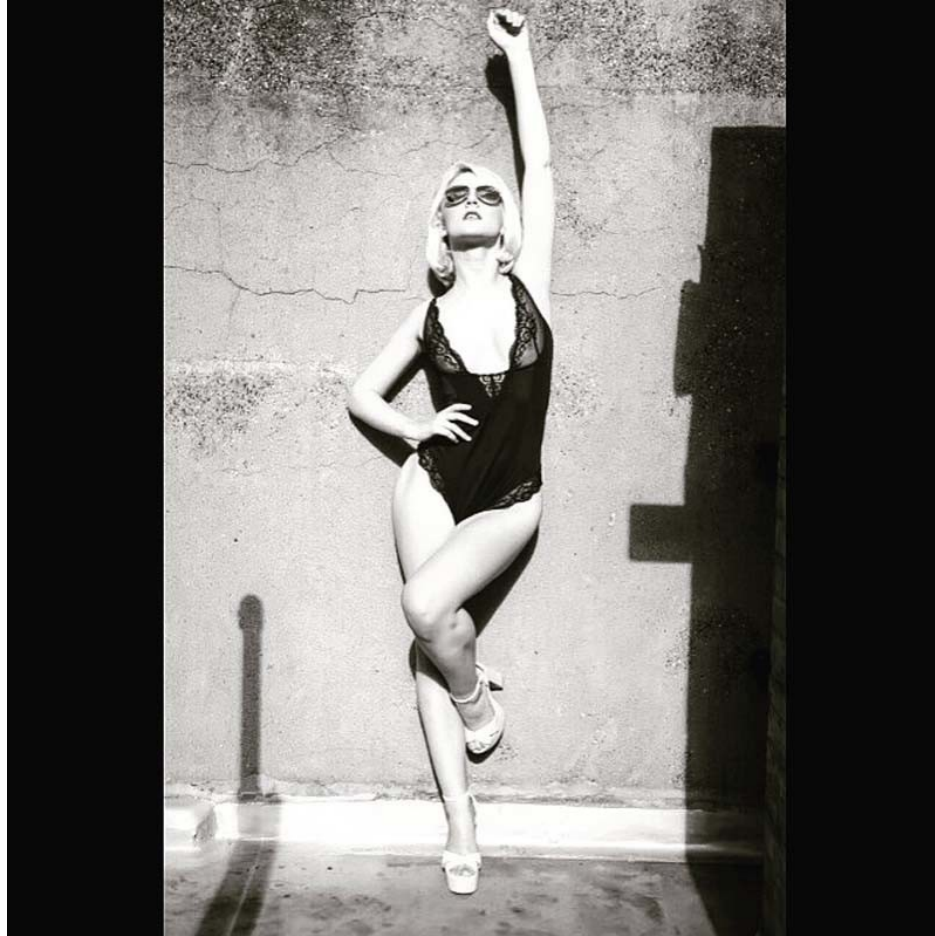

ALICE P

Height: 170cm / 5' 7" Bust: 86.5cm / 34" B Waist: 63cm 25" Hips: 86.5cm / 34" Shoes: 39 EU / 8 US / 6 UK Hair: Blonde Eyes: Hazel

ALICE P

Height: 170cm / 5' 7" Bust: 86.5cm / 34" B Waist: 63cm 25" Hips: 86.5cm / 34" Shoes: 39 EU / 8 US / 6 UK Hair: Blonde Eyes: Hazel

ALICE P

Height: 170cm / 5' 7" Bust: 86.5cm / 34" B Waist: 63cm 25" Hips: 86.5cm / 34" Shoes: 39 EU / 8 US / 6 UK Hair: Blonde Eyes: Hazel